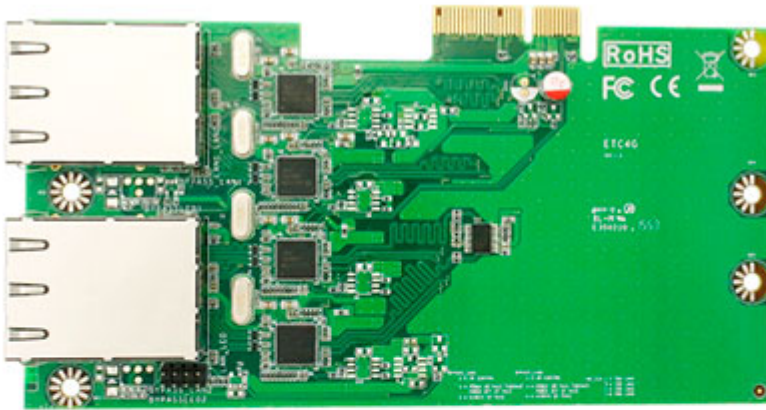

69.95 EUR
incl. 19% VAT, plus [shipping](#)

Dimension

170 * 81.9 mm

Chipset

Intel i211AT GbE LAN

Feature

1. 4 * Intel GbE LAN
2. Support Wake on LAN S1/S3/S4/S5 mode

Interface

PCIe x 4, 2.0 (5GT/s) rate

Application

1. VPN
2. UTM
3. Network bandwidth controller
4. Mail spam
5. Virus spam

[Ethernet Ports for NF592-Q170](#)